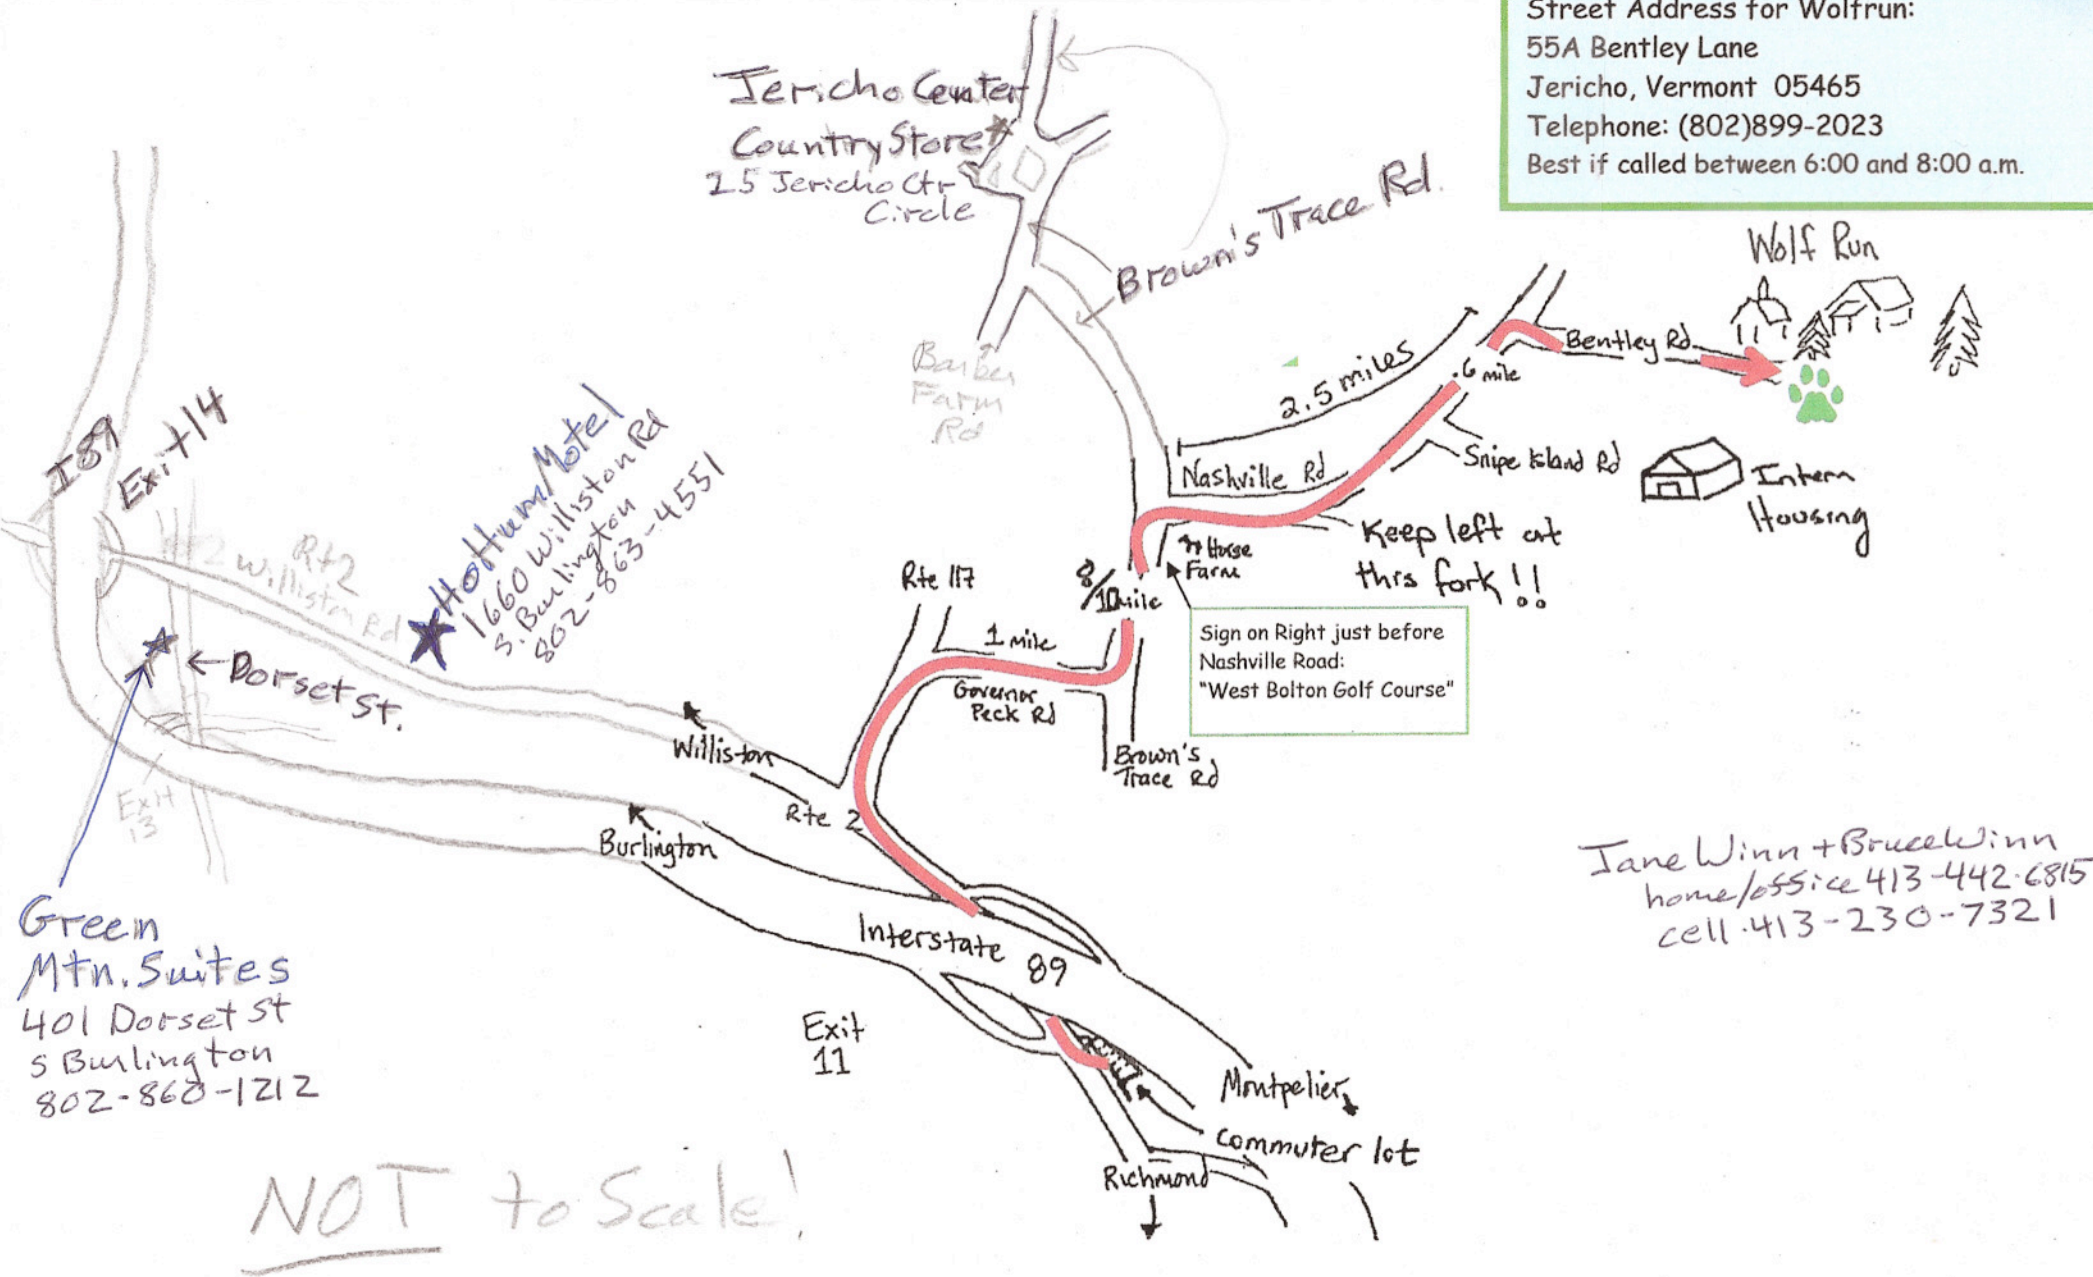

Street Address for Wolfrun:
 55A Bentley Lane
 Jericho, Vermont 05465
 Telephone: (802)899-2023
 Best if called between 6:00 and 8:00 a.m.

Green Mtn. Suites
 401 Dorset St
 S Burlington
 802-868-1212

NOT to Scale!

Jane Winn + Bruce Winn
 home/office 413-442-6815
 cell 413-230-7321

Directions to Wolfrun from I-89 Exit 11 (Richmond)

- Exit I-89 at Exit 11.
- Take Route 2 west to its intersection with Route 117. This intersection is just 200 feet west of the I-89 overpass.
- Bear right on Route 117 for 50 feet.
- Take immediate first right onto Governor Peck Road.
- Travel 2.3 miles to a "T" intersection with Brown's Trace Road.
- Turn left onto Brown's Trace Road and follow for 8/10 of a mile.
- Take your first right onto Nashville Road.
- Nashville Road comes to a slight dip with a forked intersection. Stay left and on Nashville Road.
- After the forked intersection, take the second right onto Bentley Lane. You will pass a road on the right called Snipe Island Road just before getting to Bentley Lane.
- The distance traveled on Nashville Road from Brown's Trace to Bentley Lane is 2.5 miles.
- Travel $\frac{3}{4}$ of a mile to the dead end. You will see a sign part way up this road on the left of two tall wooden posts. The sign will say "Private Property - Do Not Enter". It is okay for you to continue beyond this point. Go through the double posts and continue just past a Pennsylvania style barn on the left to the parking area. Do not park until an intern shows you where.
- Wolfrun is at the dead end.

Street Address for Wolfrun:

55A Bentley Lane

Jericho, Vermont 05465

Telephone: (802)899-2023

Best if called between 6:00 and 8:00 a.m.